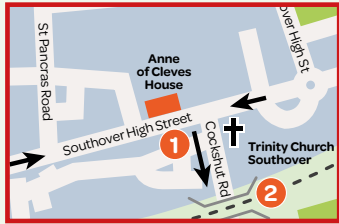

## Locating our showroom in Lewes is very easy...

- 1 Enter Cockshut Road from Southover High Street

- 2 Once you are in Cockshut Road, proceed under the railway arch and pass Southdown Tennis Club on the left.
- 3 Follow Signs for Orange Badge Showroom, the first of which will be seen immediately in front of you after the Tennis Club.
- 4 There is a lot of free parking right in front of our centre.

Orange Badge Mobility Services  
The Old Dairy, Rise Farm,  
Cockshut Road, Lewes,  
East Sussex, BN7 3PR

Open 6 days a week:  
Monday - Friday 9am to 5pm  
Saturday 9am to 2pm

Arrange your free home survey